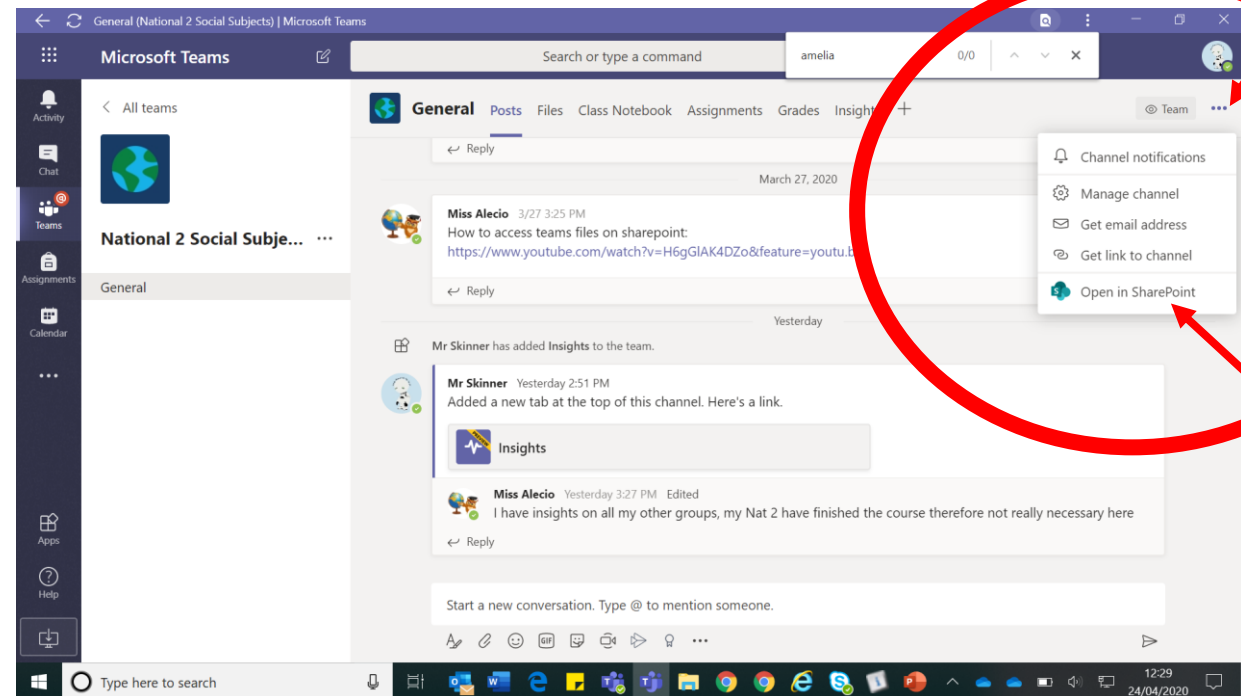

Rationale: Issues over accessing files when in Teams. This leads to difficulty adding, viewing or loading files.

Click on the three dots on the right hand side as shown.
It will open a drop down menu.
Choose the fourth one:
open in sharepoint