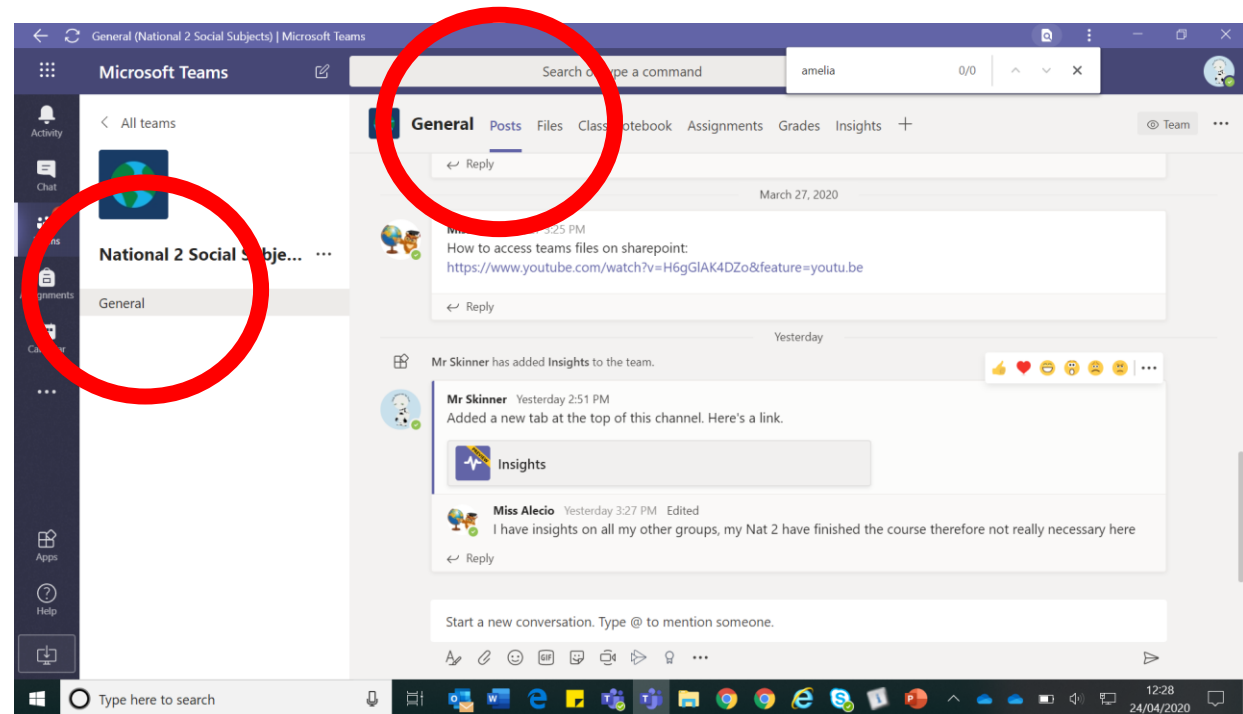

Rationale: Issues over accessing files when in Teams. This leads to difficulty adding, viewing or loading files.

Open Team you are working on.

Rationale: Issues over accessing files when in Teams. This leads to difficulty adding, viewing or loading files.

Make sure you are in General (it defaults to this 'home' page when you first open).

You will see that General is shaded and posts has a blue underline as circled.

Rationale: Issues over accessing files when in Teams. This leads to difficulty adding, viewing or loading files.

This will open up the files in sharepoint.
It will look similar to this:

Any issues email me on
tim.skinner@Aberdeenshire.gov.uk

The screenshot shows a web browser window displaying a SharePoint document library. The browser tabs include 'Glow - Launch Pad', 'National 2 Social Subjects - Gene...', and 'Sign in to your account'. The address bar shows the URL: 'glowscotland.sharepoint.com/sites/SocialSubjects968/Shared%20Documents/Forms/AllItems.aspx?RootFolder=%2Fsites%2FSocialSubjects968%2FShared%20Docu...'. The SharePoint interface features a blue header with the 'glow' logo and 'SharePoint' text, along with a search bar and navigation icons. Below the header, the site name 'National 2 Social Subjects' is displayed as a 'Private group' with '9 members' and a 'Not following' status. A left-hand navigation pane lists options: Home, Conversations, Documents (selected), Shared with us, Notebook, Pages, Class Materials, Site contents, Recycle bin, and Edit. The main content area shows a table of documents in the 'General' folder. The table has columns for 'Name', 'Modified', and 'Modified By', with an option to '+ Add column'. A single folder named 'Pupil Folders' is listed, created on 'September 11, 2019' by 'Miss Alecio'. The Windows taskbar at the bottom shows the search bar, system tray, and various application icons, with the date and time '13:52 24/04/2020' displayed.